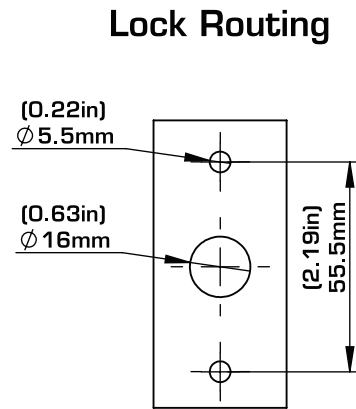

This diagram represents common lock placement for 6-21mm thick locker doors.
 If measurements do not match up to your lockers, we are glad to help accommodate your needs.
 Please reach out to us at the phone number below for any assistance.

Keyless360 Lock Front View

Keyless360-Deadbolt-31mm

Screw for Strike Plate (3pcs)

12mm Strike Plate

Keyless360-Screw-6-21mm (2 pcs)

Washer (2pcs)

Keyless360 8mm nut (2pcs)

KEYLESS.CO