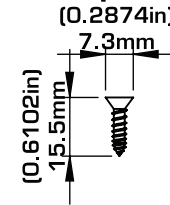

This diagram represents common lock placement for 6-21mm thick locker doors.
 If measurements do not match up to your lockers, we are glad to help accommodate your needs.
 Please reach out to us at the phone number below for any assistance.

Keyless360 Lock Front View

Keyless360-Deadbolt-31mm

Screw for Strike Plate (3pcs)

12mm Strike Plate

Keyless360-Screw-6-21mm (2 pcs)

Washer (2pcs)

Keyless360 8mm nut (2pcs)

KEYLESS.CO