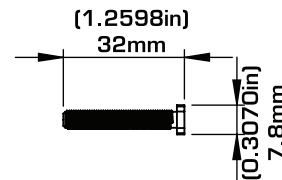

This diagram represents common lock placement for 6-21mm thick locker doors.
 If measurements do not match up to your lockers, we are glad to help accommodate your needs.
 Please reach out to us at the phone number below for any assistance.

Keyless360 Lock Front View

Keyless360-Deadbolt-31mm

Screw for Strike Plate (3pcs)

12mm Strike Plate

Keyless360-Screw-6-21mm (2 pcs)

Washer (2pcs)

Keyless360 8mm nut (2pcs)

KEYLESS.CO