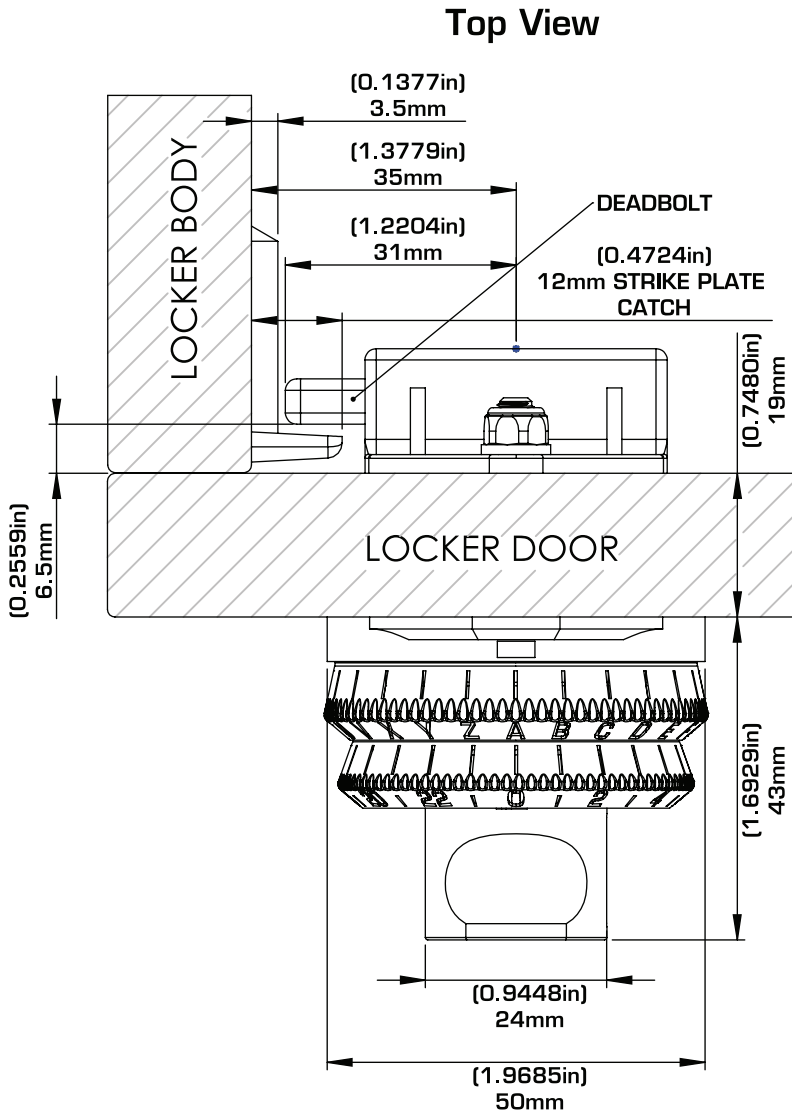

This diagram represents common lock placement for 6-21mm thick locker doors.
 If measurements do not match up to your lockers, we are glad to help accommodate your needs.
 Please reach out to us at the phone number below for any assistance.

Keyless360 Lock Front View

Keyless360-Deadbolt-31mm

Screw for Strike Plate (3pcs)

12mm Strike Plate

Keyless360-Screw-6-21mm (2 pcs)

Washer (2pcs)

Keyless360 8mm nut (2pcs)

KEYLESS.CO