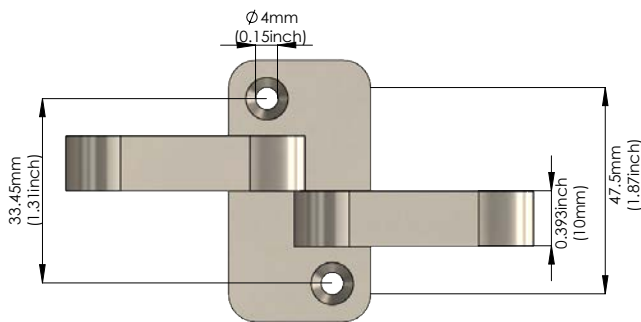

ASTI CEILING HOOK

ARCHITECTURAL SPECIFICATIONS

PART NUMBER:
ASTI-HOOK-SN

STANDARD FINISH:
SATIN NICKEL

PART NUMBER:
ASTI-HOOK-MB

PREMIUM FINISH:
MATTE BLACK
MUNSELL N2/

PART NUMBER:
ASTI-HOOK-MW

PREMIUM FINISH:
MATTE WHITE
MUNSELL N9/

PART NUMBER:
ASTI-HOOK-SG

PREMIUM FINISH:
SATIN GOLD
PANTONE #871C

10% color discrepancy and custom pricing options apply.

- Material: Stainless Steel 304
- Finishes: Satin Nickel, Matte Black, Matte White, Satin Gold

- Screws not included
- Disinfected by misting with a liquid that is 70%-80% alcohol without damaging the surface

TOP VIEW

FRONT VIEW

RECOMMENDED SCREWS X2 (NOT INCLUDED)

Manufactured By:

KEYLESS.CO

1825 W. Walnut Hill Ln., Suite 102, Irving, TX 75038, USA | +1 972-331-2770 | info@keyless.co | www.keyless.co | V: 6/17/2020