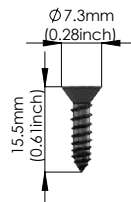

RECOMMENDED SCREWS X2 (NOT INCLUDED)

Manufactured By:

KEYLESS.CO

1825 W. Walnut Hill Ln., Suite 102, Irving, TX 75038, USA | +1 972-331-2770 | info@keyless.co | www.keyless.co | V: 6/17/2020