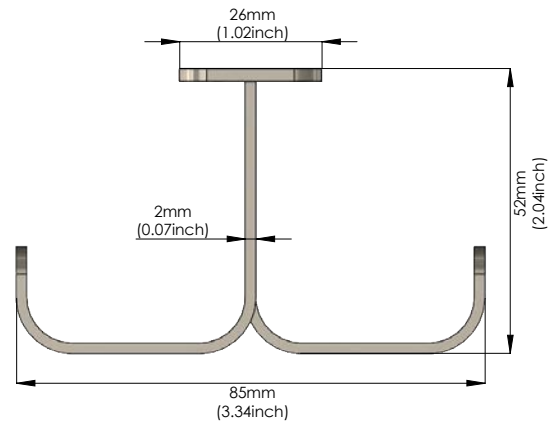

FRONT VIEW

RECOMMENDED SCREWS X2 (NOT INCLUDED)

Manufactured By:

KEYLESS.CO

1825 W. Walnut Hill Ln., Suite 102, Irving, TX 75038, USA | +1 972-331-2770 | info@keyless.co | www.keyless.co | V: 6/17/2020