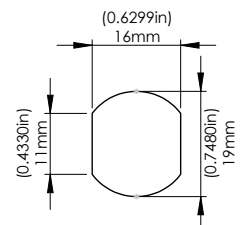

DOOR ROUTING

Manufactured By:

KEYLESS.CO

1825 W. Walnut Hill Ln., Suite 102, Irving, TX 75038, USA | +1 972-331-2770 | info@keyless.co | www.keyless.co | V: 6/17/2020