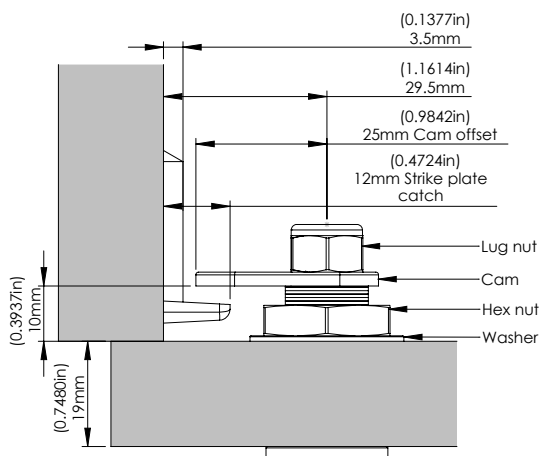

5-PIN TUMBLER

ARCHITECTURAL SPECIFICATIONS

PART NUMBER:

5PIN-TUMBLER-CAMLOCK-SN 5PIN-TUMBLER-CAMLOCK-PB 5PIN-TUMBLER-CAMLOCK-PC

STANDARD FINISH:
SATIN NICKEL

PART NUMBER:

STANDARD FINISH:
POLISHED BRASS

PART NUMBER:

STANDARD FINISH:
POLISHED CHROME

10% color discrepancy and custom pricing options apply.

- Standard cam offset 25mm
- 5-pin tumbler, material: Brass
- Finishes: Satin Nickel, Polished Chrome, Polished Brass
- Key releases only in locked/ 12 o'clock cylinder position
- Available Master Override Key

- Includes 2 Keys, 1 hex nut, 1 washer, 1 cam, 1 lock nut
- 1-Year Limited Warranty
- Disinfected by misting with a liquid that is 70%-80% alcohol without damaging the surface of the lock

TOP VIEW

FRONT VIEW

DOOR ROUTING

Manufactured By:

KEYLESS.CO

1825 W. Walnut Hill Ln., Suite 102, Irving, TX 75038, USA | +1 972-331-2770 | info@keyless.co | www.keyless.co | V: 6/17/2020