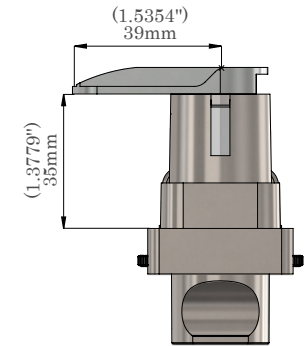

## Keyless1 CAM offset sizes

25mm

Top view

32mm

Top view

39mm

Top view

L - cam

Top view

Z - cam

Top view