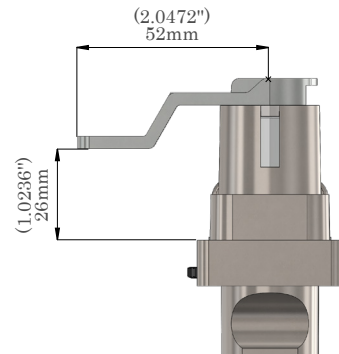

## Keyless1 CAM offset sizes

25mm

Top view

32mm

Top view

39mm

Top view

L - cam

Top view

Z - cam

Top view