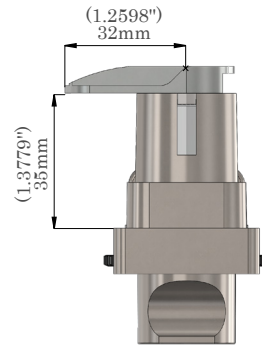

## Keyless1 CAM offset sizes

25mm

Top view

32mm

Top view

39mm

Top view

L - cam

Top view

Z - cam

Top view