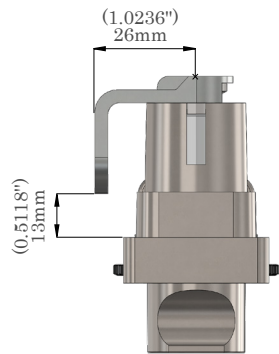

## Keyless1 CAM offset sizes

25mm

Top view

32mm

Top view

39mm

Top view

L - cam

Top view

Z - cam

Top view