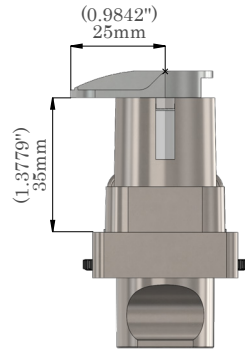

## Keyless1 CAM offset sizes

25mm

Top view

32mm

Top view

39mm

Top view

L - cam

Top view

Z - cam

Top view